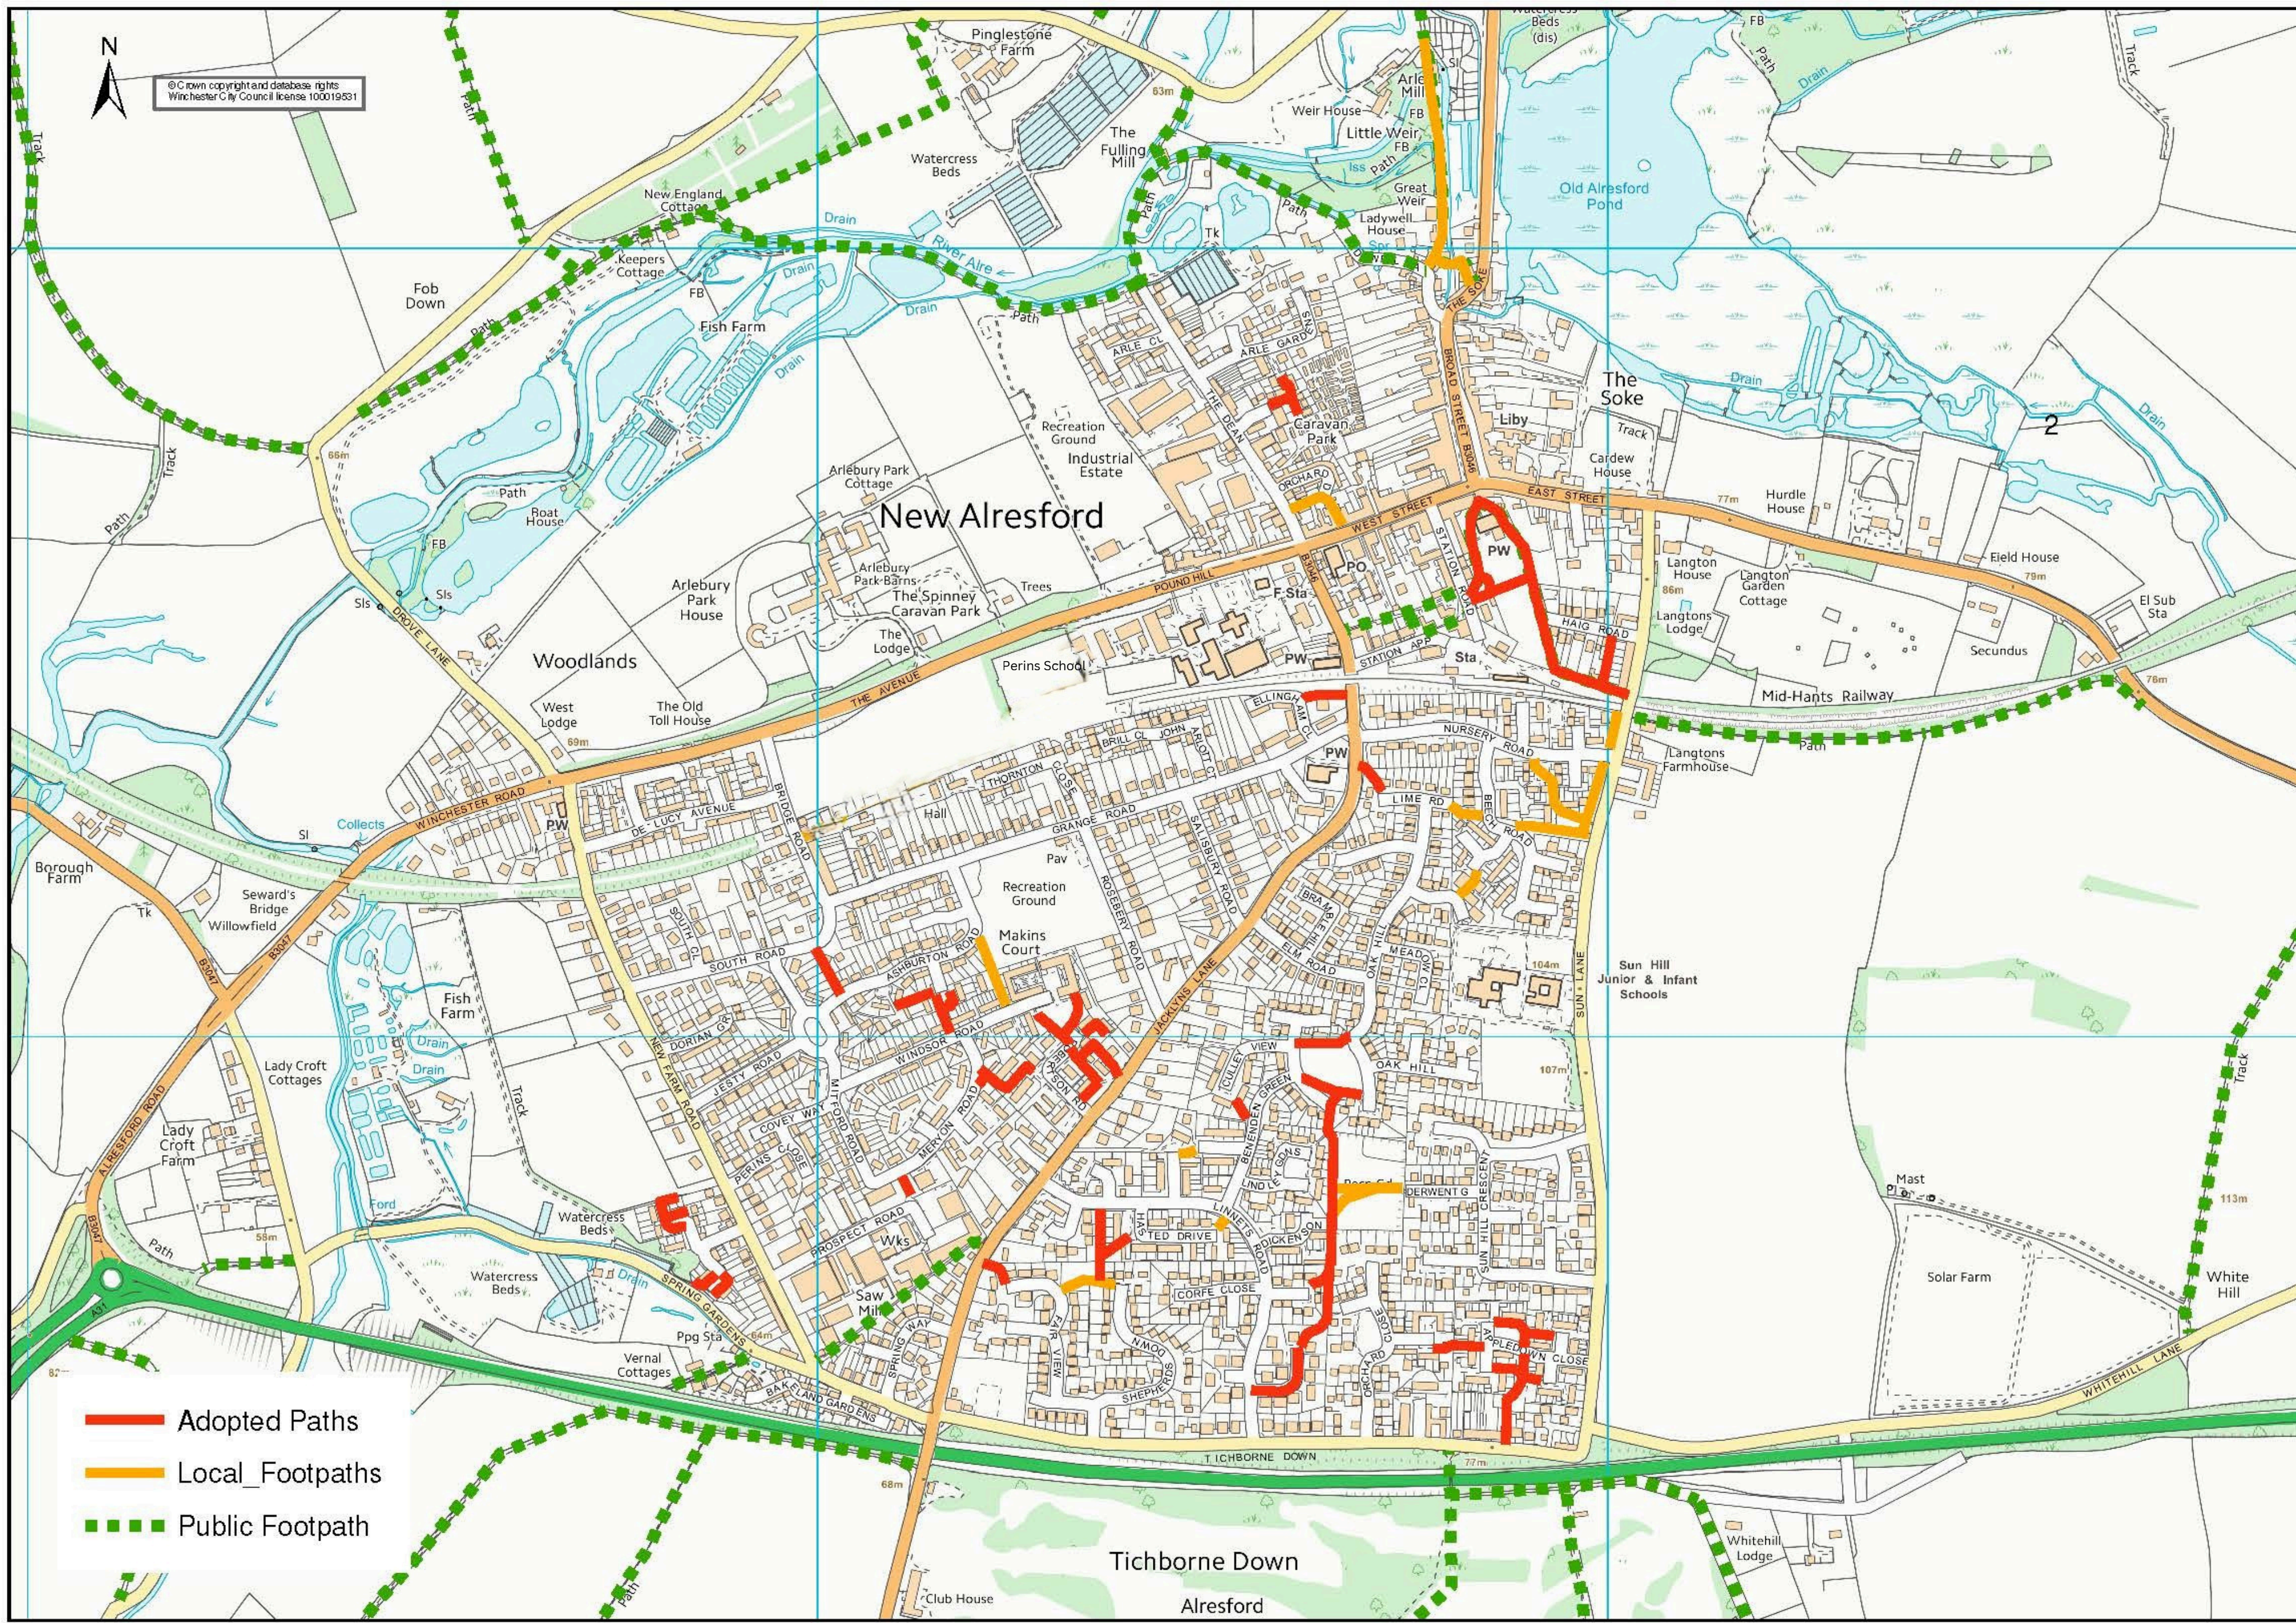

© Crown copyright and database rights
Winchester City Council license 100019831

-  Adopted Paths
-  Local Footpaths
-  Public Footpath